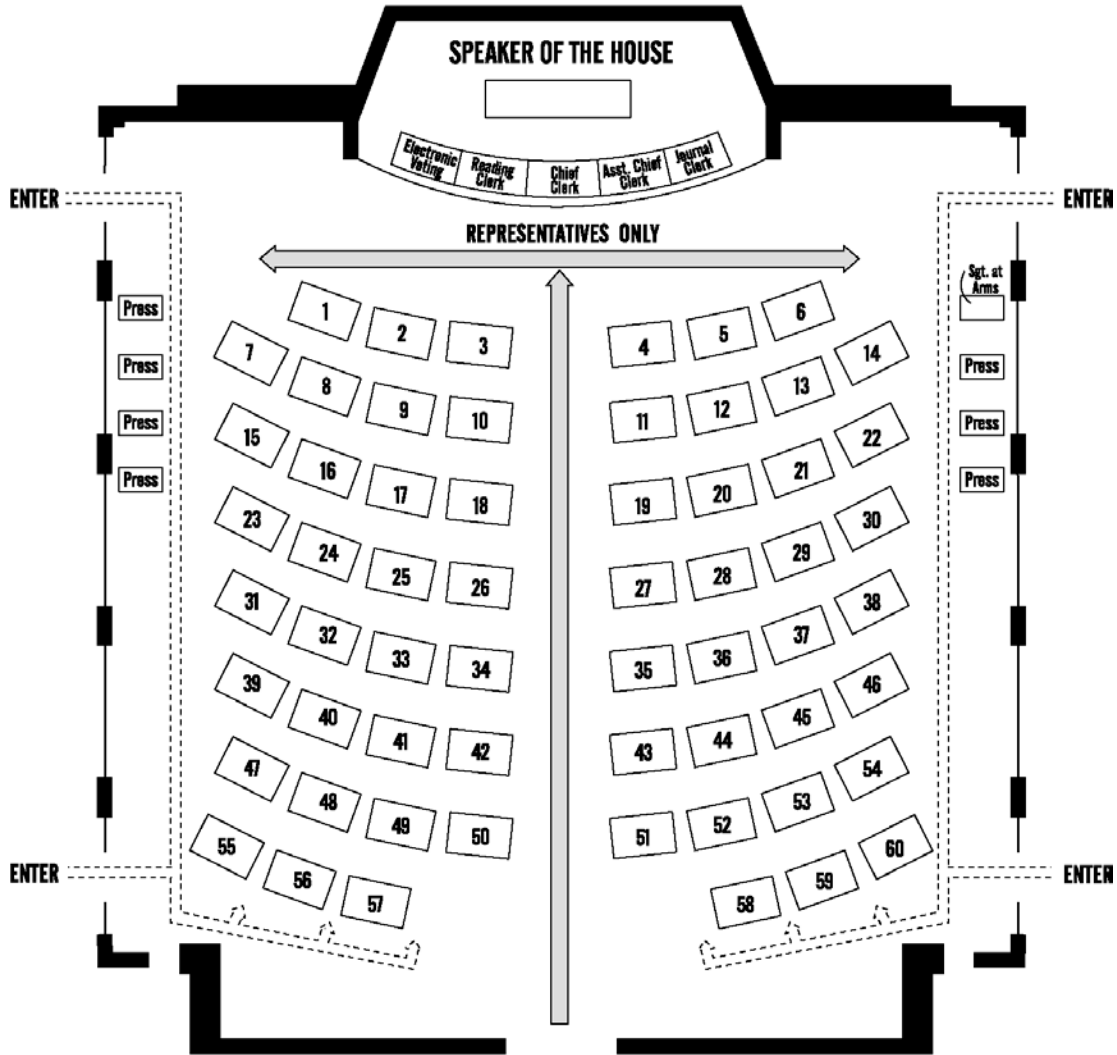

EIGHTIETH LEGISLATIVE ASSEMBLY

HOUSE CHAMBER SEATING CHART

Revised August 2019

- | | | | |
|----------------|--------------------|------------------|---------------------|
| 1 – Wilde | 16 – Noble | 31 – Findley | 46 – Gorsek |
| 2 – Mitchell | 17 – Doherty | 32 – Post | 47 – Hayden |
| 3 – Barker | 18 – Lewis | 33 – Helt | 48 – Barreto |
| 4 – Greenlick | 19 – Schouten | 34 – Zika | 49 – Stark |
| 5 – Keny-Guyer | 20 – McLain | 35 – Bynum | 50 – Wilson |
| 6 – Prusak | 21 – Boshart Davis | 36 – Alonso Leon | 51 – Smith Warner |
| 7 – Williams | 22 – Drazan | 37 – Meek | 52 – Williamson |
| 8 – Power | 23 – Smith, G. | 38 – Rayfield | 53 – Holvey |
| 9 – Sanchez | 24 – Nearman | 39 – Smith, D.B. | 54 – Witt |
| 10 – Piluso | 25 – Reschke | 40 – Wallan | 55 – Kotek |
| 11 – Sollman | 26 – Lively | 41 – Leif | 56 – Breese-Iverson |
| 12 – Helm | 27 – Marsh | 42 – Moore-Green | 57 – Sprenger |
| 13 – Nosse | 28 – Fahey | 43 – Gomberg | 58 – McKeown |
| 14 – Evans | 29 – Neron | 44 – Hernandez | 59 – Nathanson |
| 15 – Bonham | 30 – Salinas | 45 – Reardon | 60 – Clem |